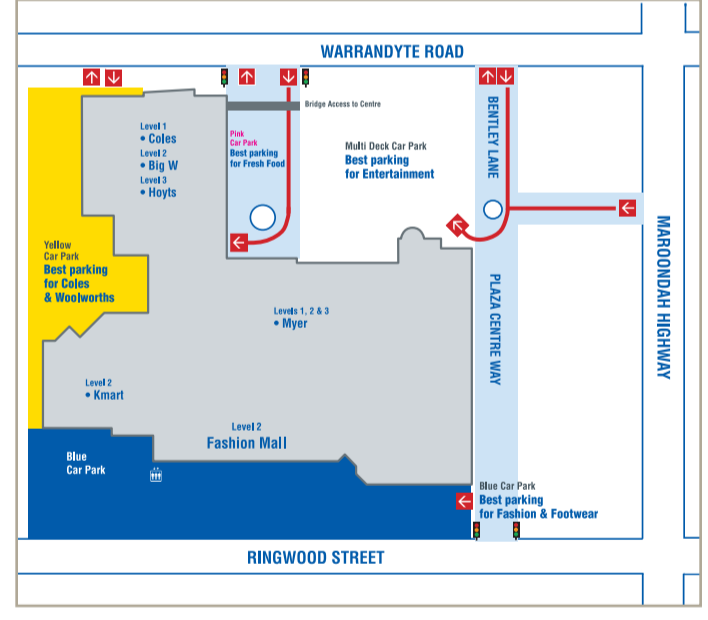

# Welcome to Eastland

At Eastland, it's all about fashion, food, entertainment and enjoying the experience!

With over 4,700 free spaces to park, and the majority of spaces undercover, shopping has never been easier.

## BEST PLACES TO PARK

## PUBLIC TRANSPORT

Eastland is located by Ringwood Station and on major bus routes. Local bus timetables are available from our Customer Service Desk.

## TAXIS

Eastland has two Taxi Ranks. One is located at Plaza Centre Way on Bond Street, the other is outside next to the Coles Promenade adjacent to Warrandyte Road. The friendly staff at the Customer Service Desk are happy to call a taxi for you, or you may choose to use our Free Taxi Phone located in the Fresh Food Area on Level 1 and Outside Balsamic Level 3.